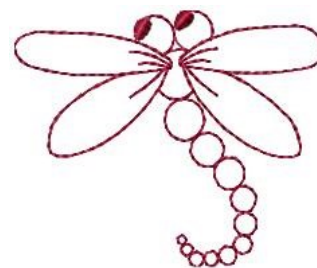

Name: Dragonfly Machine Embroidery Design

SKU: HS01-HSE1949_4

Brand: HeartStrings Embroidery

Unique Colors: 13 (1 color Stops)

Unique Colors

	Color Name (Color Code)	Manufacturer - Type
	Super White (1001) [No Color Selected]	madeira - rayon
	Dusty Lilac (1263) [No Color Selected]	madeira - rayon
	Crocus (286)	Exquisite - Polyester 1000m

Complete Color Sequence

#		Color Name (Color Code)	Manufacturer - Type
1		Super White (1001) [No Color Selected]	madeira - rayon
2		Super White (1001) [No Color Selected]	madeira - rayon
3		Crocus (286)	Exquisite - Polyester 1000m