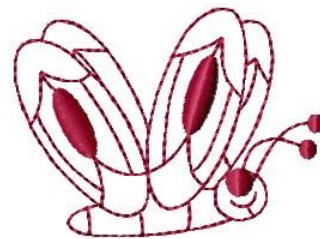

**Name:** Butterfly Outline Machine Embroidery Design

**SKU:** HS01-HSE1949\_3

**Brand:** HeartStrings Embroidery

**Unique Colors:** 13 (1 color Stops)

## Unique Colors

	<b>Color Name (Color Code)</b>	<b>Manufacturer - Type</b>
	Super White (1001) [No Color Selected]	madeira - rayon
	Dusty Lilac (1263) [No Color Selected]	madeira - rayon
	Crocus (286)	Exquisite - Polyester 1000m