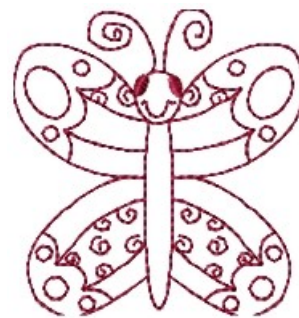

Name: Butterfly

SKU: HS01-HSE1949_1

Brand: HeartStrings Embroidery

Unique Colors: 13 (1 color Stops)

Unique Colors

	Color Name (Color Code)	Manufacturer - Type
	Super White (1001) [No Color Selected]	madeira - rayon
	Dusty Lilac (1263) [No Color Selected]	madeira - rayon
	Crocus (286)	Exquisite - Polyester 1000m

Complete Color Sequence

#		Color Name (Color Code)	Manufacturer - Type
1		Super White (1001) [No Color Selected]	madeira - rayon
2		Super White (1001) [No Color Selected]	madeira - rayon
3		Crocus (286)	Exquisite - Polyester 1000m