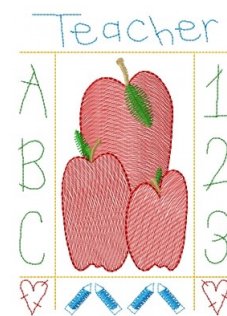

Name: Teacher Sampler Machine Embroidery Design

SKU: HS01-HSE193HB

Brand: HeartStrings Embroidery

Unique Colors: 13 (8 color Stops)

Unique Colors

	Color Name (Color Code)	Manufacturer - Type
	Super White (1001) [No Color Selected]	madeira - rayon
	Dusty Lilac (1263) [No Color Selected]	madeira - rayon
	Crocus (286)	Exquisite - Polyester 1000m

Complete Color Sequence

#		Color Name (Color Code)	Manufacturer - Type
1		Super White (1001) [No Color Selected]	madeira - rayon
2		Super White (1001) [No Color Selected]	madeira - rayon
3		Crocus (286)	Exquisite - Polyester 1000m