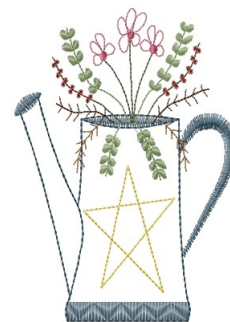

**Name:** Floral Water Can Machine Embroidery Design

**SKU:** HS01-HSE1909

**Brand:** HeartStrings Embroidery

**Unique Colors:** 13 (8 color Stops)

## Unique Colors

	<b>Color Name (Color Code)</b>	<b>Manufacturer - Type</b>
	Super White (1001) [No Color Selected]	madeira - rayon
	Dusty Lilac (1263) [No Color Selected]	madeira - rayon
	Crocus (286)	Exquisite - Polyester 1000m

# Complete Color Sequence

#		Color Name (Color Code)	Manufacturer - Type
1		Super White (1001) [No Color Selected]	madeira - rayon
2		Super White (1001) [No Color Selected]	madeira - rayon
3		Crocus (286)	Exquisite - Polyester 1000m