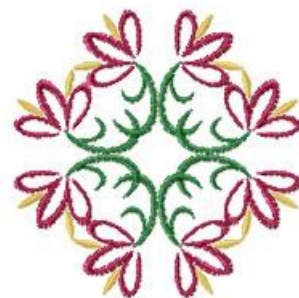

Name: Flower Decor

SKU: HS01-HSE1897_6

Brand: HeartStrings Embroidery

Unique Colors: 13 (3 color Stops)

Unique Colors

	Color Name (Color Code)	Manufacturer - Type
	Super White (1001) [No Color Selected]	madeira - rayon
	Dusty Lilac (1263) [No Color Selected]	madeira - rayon
	Crocus (286)	Exquisite - Polyester 1000m

Complete Color Sequence

#		Color Name (Color Code)	Manufacturer - Type
1		Super White (1001) [No Color Selected]	madeira - rayon
2		Super White (1001) [No Color Selected]	madeira - rayon
3		Crocus (286)	Exquisite - Polyester 1000m