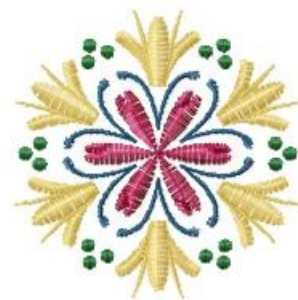

Name: Floral Decoration

SKU: HS01-HSE1897_5

Brand: HeartStrings Embroidery

Unique Colors: 13 (4 color Stops)

Unique Colors

	Color Name (Color Code)	Manufacturer - Type
	Super White (1001) [No Color Selected]	madeira - rayon
	Dusty Lilac (1263) [No Color Selected]	madeira - rayon
	Crocus (286)	Exquisite - Polyester 1000m

Complete Color Sequence

#		Color Name (Color Code)	Manufacturer - Type
1		Super White (1001) [No Color Selected]	madeira - rayon
2		Super White (1001) [No Color Selected]	madeira - rayon
3		Crocus (286)	Exquisite - Polyester 1000m