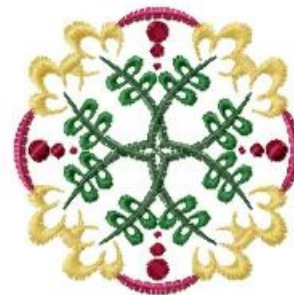

Name: Decorative Embellishment

SKU: HS01-HSE1897_4

Brand: HeartStrings Embroidery

Unique Colors: 13 (5 color Stops)

Unique Colors

	Color Name (Color Code)	Manufacturer - Type
	Super White (1001) [No Color Selected]	madeira - rayon
	Dusty Lilac (1263) [No Color Selected]	madeira - rayon
	Crocus (286)	Exquisite - Polyester 1000m

Complete Color Sequence

#		Color Name (Color Code)	Manufacturer - Type
1		Super White (1001) [No Color Selected]	madeira - rayon
2		Super White (1001) [No Color Selected]	madeira - rayon
3		Crocus (286)	Exquisite - Polyester 1000m