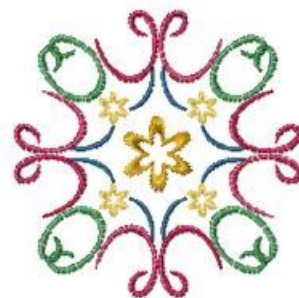

Name: Decoration

SKU: HS01-HSE1897_3

Brand: HeartStrings Embroidery

Unique Colors: 13 (5 color Stops)

Unique Colors

	Color Name (Color Code)	Manufacturer - Type
	Super White (1001) [No Color Selected]	madeira - rayon
	Dusty Lilac (1263) [No Color Selected]	madeira - rayon
	Crocus (286)	Exquisite - Polyester 1000m

Complete Color Sequence

#		Color Name (Color Code)	Manufacturer - Type
1		Super White (1001) [No Color Selected]	madeira - rayon
2		Super White (1001) [No Color Selected]	madeira - rayon
3		Crocus (286)	Exquisite - Polyester 1000m