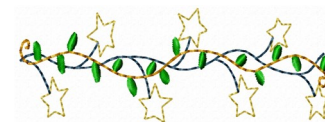

Name: Star Vine Machine Embroidery Design

SKU: HS01-HSE170HB

Brand: HeartStrings Embroidery

Unique Colors: 13 (4 color Stops)

Unique Colors

	Color Name (Color Code)	Manufacturer - Type
	Super White (1001) [No Color Selected]	madeira - rayon
	Dusty Lilac (1263) [No Color Selected]	madeira - rayon
	Crocus (286)	Exquisite - Polyester 1000m

Complete Color Sequence

#		Color Name (Color Code)	Manufacturer - Type
1		Super White (1001) [No Color Selected]	madeira - rayon
2		Super White (1001) [No Color Selected]	madeira - rayon
3		Crocus (286)	Exquisite - Polyester 1000m