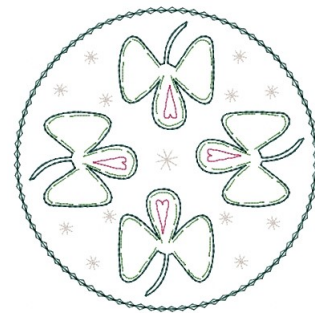

Name: Circle Of Shamrocks Machine Embroidery Design

SKU: HS01-HSE161HB

Brand: HeartStrings Embroidery

Unique Colors: 13 (6 color Stops)

Unique Colors

	Color Name (Color Code)	Manufacturer - Type
	Super White (1001) [No Color Selected]	madeira - rayon
	Dusty Lilac (1263) [No Color Selected]	madeira - rayon
	Crocus (286)	Exquisite - Polyester 1000m

Complete Color Sequence

#		Color Name (Color Code)	Manufacturer - Type
1		Super White (1001) [No Color Selected]	madeira - rayon
2		Super White (1001) [No Color Selected]	madeira - rayon
3		Crocus (286)	Exquisite - Polyester 1000m