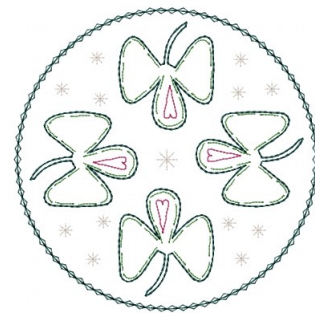

Name: Shamrock Outline Machine Embroidery Design

SKU: HS01-HSE160HB

Brand: HeartStrings Embroidery

Unique Colors: 13 (6 color Stops)

Unique Colors

	Color Name (Color Code)	Manufacturer - Type
	Super White (1001) [No Color Selected]	madeira - rayon
	Dusty Lilac (1263) [No Color Selected]	madeira - rayon
	Crocus (286)	Exquisite - Polyester 1000m

Complete Color Sequence

#		Color Name (Color Code)	Manufacturer - Type
1		Super White (1001) [No Color Selected]	madeira - rayon
2		Super White (1001) [No Color Selected]	madeira - rayon
3		Crocus (286)	Exquisite - Polyester 1000m