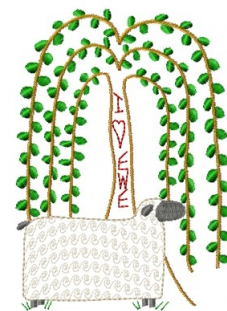

Name: I Love Ewe Machine Embroidery Design

SKU: HS01-HSE142HB

Brand: HeartStrings Embroidery

Unique Colors: 13 (5 color Stops)

Unique Colors

	Color Name (Color Code)	Manufacturer - Type
	Super White (1001) [No Color Selected]	madeira - rayon
	Dusty Lilac (1263) [No Color Selected]	madeira - rayon
	Crocus (286)	Exquisite - Polyester 1000m