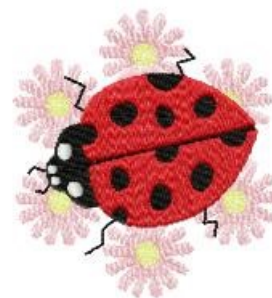

Name: Ladybug Daisies Machine Embroidery Design

SKU: HS01-HSE1332_8

Brand: HeartStrings Embroidery

Unique Colors: 13 (5 color Stops)

Unique Colors

	Color Name (Color Code)	Manufacturer - Type
	Super White (1001) [No Color Selected]	madeira - rayon
	Dusty Lilac (1263) [No Color Selected]	madeira - rayon
	Crocus (286)	Exquisite - Polyester 1000m

Complete Color Sequence

#		Color Name (Color Code)	Manufacturer - Type
1		Super White (1001) [No Color Selected]	madeira - rayon
2		Super White (1001) [No Color Selected]	madeira - rayon
3		Crocus (286)	Exquisite - Polyester 1000m