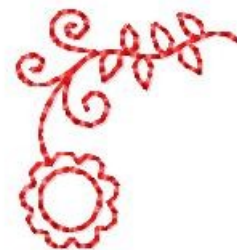

Name: Flower Redwork Machine Embroidery Design

SKU: HS01-HSE1332_21

Brand: HeartStrings Embroidery

Unique Colors: 13 (1 color Stops)

Unique Colors

	Color Name (Color Code)	Manufacturer - Type
	Super White (1001) [No Color Selected]	madeira - rayon
	Dusty Lilac (1263) [No Color Selected]	madeira - rayon
	Crocus (286)	Exquisite - Polyester 1000m

Complete Color Sequence

#		Color Name (Color Code)	Manufacturer - Type
1		Super White (1001) [No Color Selected]	madeira - rayon
2		Super White (1001) [No Color Selected]	madeira - rayon
3		Crocus (286)	Exquisite - Polyester 1000m