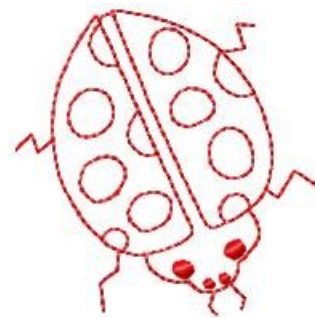

Name: Redwork Ladybug Machine Embroidery Design

SKU: HS01-HSE1332_15

Brand: HeartStrings Embroidery

Unique Colors: 13 (1 color Stops)

Unique Colors

	Color Name (Color Code)	Manufacturer - Type
	Super White (1001) [No Color Selected]	madeira - rayon
	Dusty Lilac (1263) [No Color Selected]	madeira - rayon
	Crocus (286)	Exquisite - Polyester 1000m

Complete Color Sequence

#		Color Name (Color Code)	Manufacturer - Type
1		Super White (1001) [No Color Selected]	madeira - rayon
2		Super White (1001) [No Color Selected]	madeira - rayon
3		Crocus (286)	Exquisite - Polyester 1000m