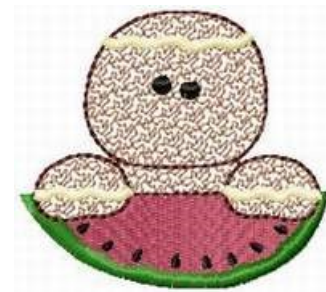

Name: Gingerbread & Watermelon Machine Embroidery Design

SKU: HS01-HSE1257_3

Brand: HeartStrings Embroidery

Unique Colors: 13 (7 color Stops)

Unique Colors

	Color Name (Color Code)	Manufacturer - Type
	Super White (1001) [No Color Selected]	madeira - rayon
	Dusty Lilac (1263) [No Color Selected]	madeira - rayon
	Crocus (286)	Exquisite - Polyester 1000m