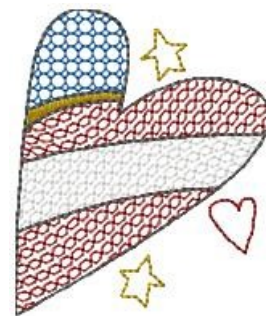

**Name:** American Heart Machine Embroidery Design

**SKU:** HS01-HSE1180\_8

**Brand:** HeartStrings Embroidery

**Unique Colors:** 13 (7 color Stops)

## Unique Colors

	<b>Color Name (Color Code)</b>	<b>Manufacturer - Type</b>
	Super White (1001) [No Color Selected]	madeira - rayon
	Dusty Lilac (1263) [No Color Selected]	madeira - rayon
	Crocus (286)	Exquisite - Polyester 1000m