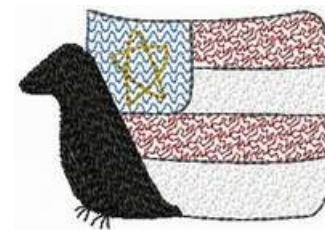

Name: Crow & Flag Machine Embroidery Design

SKU: HS01-HSE1180_2

Brand: HeartStrings Embroidery

Unique Colors: 13 (6 color Stops)

Unique Colors

	Color Name (Color Code)	Manufacturer - Type
	Super White (1001) [No Color Selected]	madeira - rayon
	Dusty Lilac (1263) [No Color Selected]	madeira - rayon
	Crocus (286)	Exquisite - Polyester 1000m

Complete Color Sequence

#		Color Name (Color Code)	Manufacturer - Type
1		Super White (1001) [No Color Selected]	madeira - rayon
2		Super White (1001) [No Color Selected]	madeira - rayon
3		Crocus (286)	Exquisite - Polyester 1000m