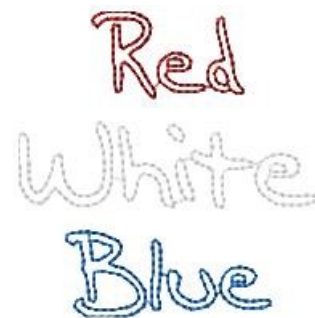

Name: Red White Blue Machine Embroidery Design

SKU: HS01-HSE1180_12

Brand: HeartStrings Embroidery

Unique Colors: 13 (3 color Stops)

Unique Colors

	Color Name (Color Code)	Manufacturer - Type
	Super White (1001) [No Color Selected]	madeira - rayon
	Dusty Lilac (1263) [No Color Selected]	madeira - rayon
	Crocus (286)	Exquisite - Polyester 1000m

Complete Color Sequence

#		Color Name (Color Code)	Manufacturer - Type
1		Super White (1001) [No Color Selected]	madeira - rayon
2		Super White (1001) [No Color Selected]	madeira - rayon
3		Crocus (286)	Exquisite - Polyester 1000m