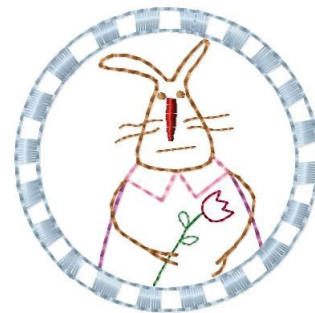

Name: Primitive Bunny Machine Embroidery Design

SKU: HS01-HSE1142TS

Brand: HeartStrings Embroidery

Unique Colors: 13 (7 color Stops)

Unique Colors

	Color Name (Color Code)	Manufacturer - Type
	Super White (1001) [No Color Selected]	madeira - rayon
	Dusty Lilac (1263) [No Color Selected]	madeira - rayon
	Crocus (286)	Exquisite - Polyester 1000m