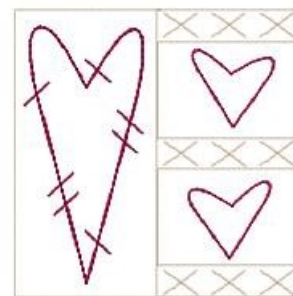

Name: Hearts Outline Machine Embroidery Design

SKU: HS01-HSE1137_9

Brand: HeartStrings Embroidery

Unique Colors: 13 (3 color Stops)

Unique Colors

	Color Name (Color Code)	Manufacturer - Type
	Super White (1001) [No Color Selected]	madeira - rayon
	Dusty Lilac (1263) [No Color Selected]	madeira - rayon
	Crocus (286)	Exquisite - Polyester 1000m

Complete Color Sequence

#		Color Name (Color Code)	Manufacturer - Type
1		Super White (1001) [No Color Selected]	madeira - rayon
2		Super White (1001) [No Color Selected]	madeira - rayon
3		Crocus (286)	Exquisite - Polyester 1000m