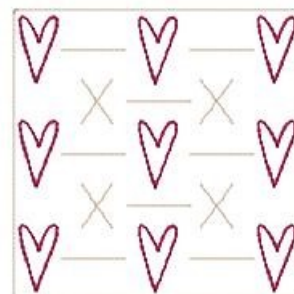

**Name:** Outline Hearts Machine Embroidery Design

**SKU:** HS01-HSE1137\_5

**Brand:** HeartStrings Embroidery

**Unique Colors:** 13 (3 color Stops)

## Unique Colors

|  | <b>Color Name (Color Code)</b>         | <b>Manufacturer - Type</b>  |
|--|--|-----------------------------|
|  | Super White (1001) [No Color Selected] | madeira - rayon             |
|  | Dusty Lilac (1263) [No Color Selected] | madeira - rayon             |
|  | Crocus (286)                           | Exquisite - Polyester 1000m |

# Complete Color Sequence

| # |   | Color Name (Color Code)                | Manufacturer - Type            |
|---|---|--|--------------------------------|
| 1 |  | Super White (1001) [No Color Selected] | madeira - rayon                |
| 2 |  | Super White (1001) [No Color Selected] | madeira - rayon                |
| 3 |  | Crocus (286)                           | Exquisite - Polyester<br>1000m |