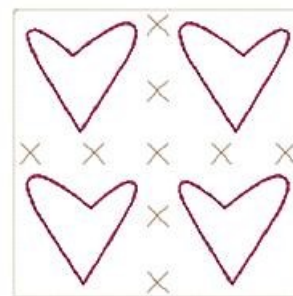

Name: Primitive Hearts Machine Embroidery Design

SKU: HS01-HSE1137_1

Brand: HeartStrings Embroidery

Unique Colors: 13 (3 color Stops)

Unique Colors

	Color Name (Color Code)	Manufacturer - Type
	Super White (1001) [No Color Selected]	madeira - rayon
	Dusty Lilac (1263) [No Color Selected]	madeira - rayon
	Crocus (286)	Exquisite - Polyester 1000m

Complete Color Sequence

#		Color Name (Color Code)	Manufacturer - Type
1		Super White (1001) [No Color Selected]	madeira - rayon
2		Super White (1001) [No Color Selected]	madeira - rayon
3		Crocus (286)	Exquisite - Polyester 1000m