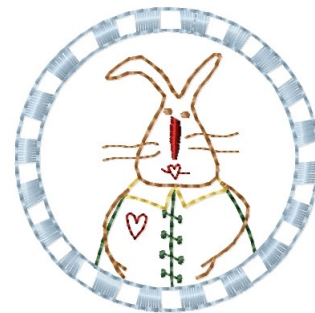

Name: Bunny Rabbit Machine Embroidery Design

SKU: HS01-HSE1137TS

Brand: HeartStrings Embroidery

Unique Colors: 13 (5 color Stops)

Unique Colors

	Color Name (Color Code)	Manufacturer - Type
	Super White (1001) [No Color Selected]	madeira - rayon
	Dusty Lilac (1263) [No Color Selected]	madeira - rayon
	Crocus (286)	Exquisite - Polyester 1000m

Complete Color Sequence

#		Color Name (Color Code)	Manufacturer - Type
1		Super White (1001) [No Color Selected]	madeira - rayon
2		Super White (1001) [No Color Selected]	madeira - rayon
3		Crocus (286)	Exquisite - Polyester 1000m