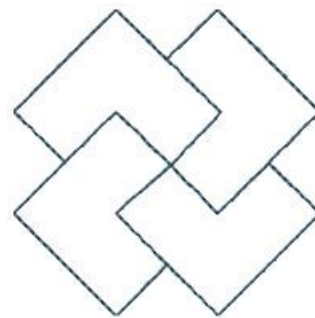

**Name:** Quilt Block Outline Machine Embroidery Design

**SKU:** HS01-HSE1086\_6

**Brand:** HeartStrings Embroidery

**Unique Colors:** 13 (1 color Stops)