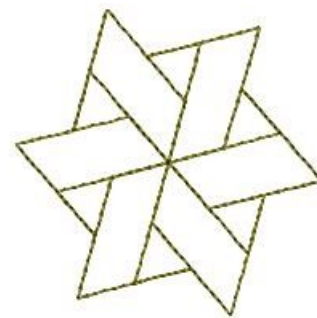

Name: Quilt Spiral Outline Machine Embroidery Design

SKU: HS01-HSE1086_4

Brand: HeartStrings Embroidery

Unique Colors: 13 (1 color Stops)

Unique Colors

	Color Name (Color Code)	Manufacturer - Type
	Super White (1001) [No Color Selected]	madeira - rayon
	Dusty Lilac (1263) [No Color Selected]	madeira - rayon
	Crocus (286)	Exquisite - Polyester 1000m

Complete Color Sequence

#		Color Name (Color Code)	Manufacturer - Type
1		Super White (1001) [No Color Selected]	madeira - rayon
2		Super White (1001) [No Color Selected]	madeira - rayon
3		Crocus (286)	Exquisite - Polyester 1000m