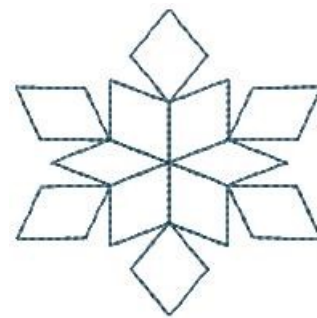

Name: Quilt Outline Machine Embroidery Design

SKU: HS01-HSE1086_2

Brand: HeartStrings Embroidery

Unique Colors: 13 (1 color Stops)

Unique Colors

	Color Name (Color Code)	Manufacturer - Type
	Super White (1001) [No Color Selected]	madeira - rayon
	Dusty Lilac (1263) [No Color Selected]	madeira - rayon
	Crocus (286)	Exquisite - Polyester 1000m