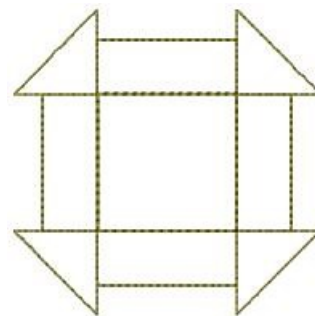

**Name:** Quilt Block Outline Machine Embroidery Design

**SKU:** HS01-HSE1086\_16

**Brand:** HeartStrings Embroidery

**Unique Colors:** 13 (1 color Stops)