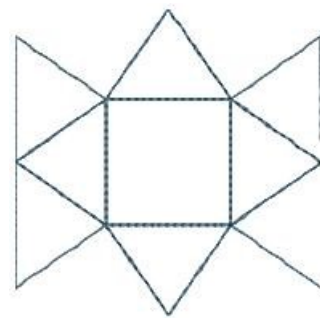

Name: Outline Quilt Block Machine Embroidery Design

SKU: HS01-HSE1086_14

Brand: HeartStrings Embroidery

Unique Colors: 13 (1 color Stops)

Unique Colors

	Color Name (Color Code)	Manufacturer - Type
	Super White (1001) [No Color Selected]	madeira - rayon
	Dusty Lilac (1263) [No Color Selected]	madeira - rayon
	Crocus (286)	Exquisite - Polyester 1000m

Complete Color Sequence

#		Color Name (Color Code)	Manufacturer - Type
1		Super White (1001) [No Color Selected]	madeira - rayon
2		Super White (1001) [No Color Selected]	madeira - rayon
3		Crocus (286)	Exquisite - Polyester 1000m