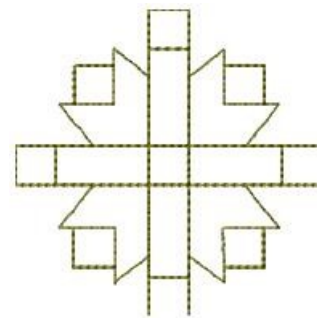

Name: Quilt Cross Outline Machine Embroidery Design

SKU: HS01-HSE1086_12

Brand: HeartStrings Embroidery

Unique Colors: 13 (1 color Stops)

Unique Colors

	Color Name (Color Code)	Manufacturer - Type
	Super White (1001) [No Color Selected]	madeira - rayon
	Dusty Lilac (1263) [No Color Selected]	madeira - rayon
	Crocus (286)	Exquisite - Polyester 1000m

Complete Color Sequence

#		Color Name (Color Code)	Manufacturer - Type
1		Super White (1001) [No Color Selected]	madeira - rayon
2		Super White (1001) [No Color Selected]	madeira - rayon
3		Crocus (286)	Exquisite - Polyester 1000m