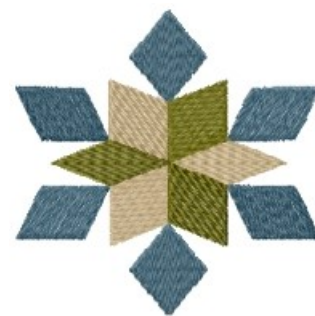

Name: Quilt Star Machine Embroidery Design

SKU: HS01-HSE1086_1

Brand: HeartStrings Embroidery

Unique Colors: 13 (3 color Stops)

Unique Colors

	Color Name (Color Code)	Manufacturer - Type
	Super White (1001) [No Color Selected]	madeira - rayon
	Dusty Lilac (1263) [No Color Selected]	madeira - rayon
	Crocus (286)	Exquisite - Polyester 1000m

Complete Color Sequence

#		Color Name (Color Code)	Manufacturer - Type
1		Super White (1001) [No Color Selected]	madeira - rayon
2		Super White (1001) [No Color Selected]	madeira - rayon
3		Crocus (286)	Exquisite - Polyester 1000m