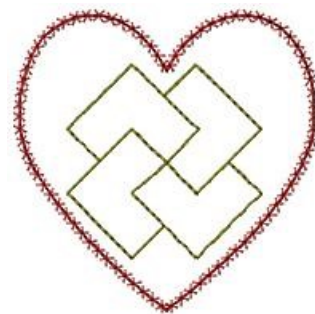

Name: Quilt Outline Machine Embroidery Design

SKU: HS01-HSE1085_6

Brand: HeartStrings Embroidery

Unique Colors: 13 (2 color Stops)

Unique Colors

	Color Name (Color Code)	Manufacturer - Type
	Super White (1001) [No Color Selected]	madeira - rayon
	Dusty Lilac (1263) [No Color Selected]	madeira - rayon
	Crocus (286)	Exquisite - Polyester 1000m

Complete Color Sequence

#		Color Name (Color Code)	Manufacturer - Type
1		Super White (1001) [No Color Selected]	madeira - rayon
2		Super White (1001) [No Color Selected]	madeira - rayon
3		Crocus (286)	Exquisite - Polyester 1000m