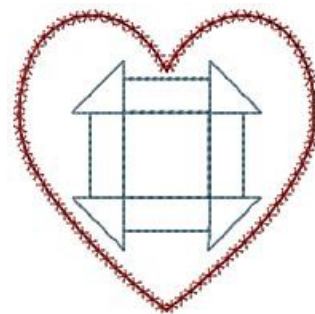

Name: Quilt Block Outline Machine Embroidery Design

SKU: HS01-HSE1085_16

Brand: HeartStrings Embroidery

Unique Colors: 13 (2 color Stops)

Unique Colors

	Color Name (Color Code)	Manufacturer - Type
	Super White (1001) [No Color Selected]	madeira - rayon
	Dusty Lilac (1263) [No Color Selected]	madeira - rayon
	Crocus (286)	Exquisite - Polyester 1000m

Complete Color Sequence

#		Color Name (Color Code)	Manufacturer - Type
1		Super White (1001) [No Color Selected]	madeira - rayon
2		Super White (1001) [No Color Selected]	madeira - rayon
3		Crocus (286)	Exquisite - Polyester 1000m