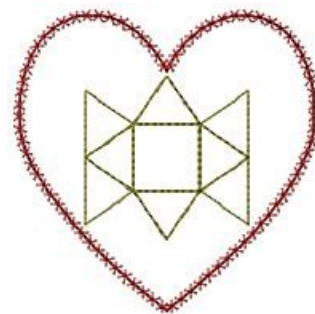

Name: Heart Patch Outline Machine Embroidery Design

SKU: HS01-HSE1085_14

Brand: HeartStrings Embroidery

Unique Colors: 13 (2 color Stops)

Unique Colors

	Color Name (Color Code)	Manufacturer - Type
	Super White (1001) [No Color Selected]	madeira - rayon
	Dusty Lilac (1263) [No Color Selected]	madeira - rayon
	Crocus (286)	Exquisite - Polyester 1000m

Complete Color Sequence

#		Color Name (Color Code)	Manufacturer - Type
1		Super White (1001) [No Color Selected]	madeira - rayon
2		Super White (1001) [No Color Selected]	madeira - rayon
3		Crocus (286)	Exquisite - Polyester 1000m