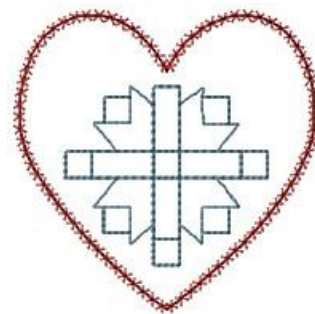

Name: Outline Quilt Heart Machine Embroidery Design

SKU: HS01-HSE1085_12

Brand: HeartStrings Embroidery

Unique Colors: 13 (2 color Stops)

Unique Colors

	Color Name (Color Code)	Manufacturer - Type
	Super White (1001) [No Color Selected]	madeira - rayon
	Dusty Lilac (1263) [No Color Selected]	madeira - rayon
	Crocus (286)	Exquisite - Polyester 1000m

Complete Color Sequence

#		Color Name (Color Code)	Manufacturer - Type
1		Super White (1001) [No Color Selected]	madeira - rayon
2		Super White (1001) [No Color Selected]	madeira - rayon
3		Crocus (286)	Exquisite - Polyester 1000m