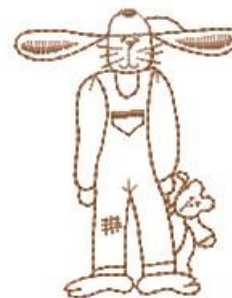

Name: Easter Bunny Machine Embroidery Design

SKU: HS01-HSE1069_5

Brand: HeartStrings Embroidery

Unique Colors: 13 (1 color Stops)

Unique Colors

	Color Name (Color Code)	Manufacturer - Type
	Super White (1001) [No Color Selected]	madeira - rayon
	Dusty Lilac (1263) [No Color Selected]	madeira - rayon
	Crocus (286)	Exquisite - Polyester 1000m