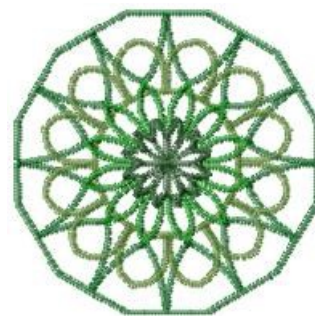

Name: Decorative Circle

SKU: HS01-HSE1054_9

Brand: HeartStrings Embroidery

Unique Colors: 13 (4 color Stops)

Unique Colors

	Color Name (Color Code)	Manufacturer - Type
	Super White (1001) [No Color Selected]	madeira - rayon
	Dusty Lilac (1263) [No Color Selected]	madeira - rayon
	Crocus (286)	Exquisite - Polyester 1000m

Complete Color Sequence

#		Color Name (Color Code)	Manufacturer - Type
1		Super White (1001) [No Color Selected]	madeira - rayon
2		Super White (1001) [No Color Selected]	madeira - rayon
3		Crocus (286)	Exquisite - Polyester 1000m