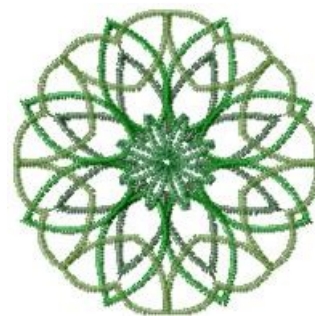

**Name:** Spiral Flower

**SKU:** HS01-HSE1054\_2

**Brand:** HeartStrings Embroidery

**Unique Colors:** 13 (4 color Stops)

## Unique Colors

	<b>Color Name (Color Code)</b>	<b>Manufacturer - Type</b>
	Super White (1001) [No Color Selected]	madeira - rayon
	Dusty Lilac (1263) [No Color Selected]	madeira - rayon
	Crocus (286)	Exquisite - Polyester 1000m

# Complete Color Sequence

#		Color Name (Color Code)	Manufacturer - Type
1		Super White (1001) [No Color Selected]	madeira - rayon
2		Super White (1001) [No Color Selected]	madeira - rayon
3		Crocus (286)	Exquisite - Polyester 1000m