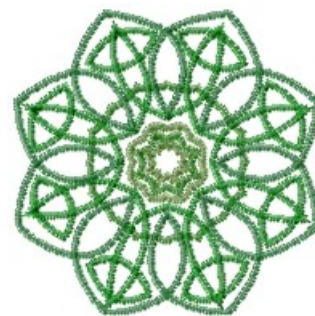

**Name:** Spiral Floral

**SKU:** HS01-HSE1054\_1

**Brand:** HeartStrings Embroidery

**Unique Colors:** 13 (4 color Stops)

## Unique Colors

	<b>Color Name (Color Code)</b>	<b>Manufacturer - Type</b>
	Super White (1001) [No Color Selected]	madeira - rayon
	Dusty Lilac (1263) [No Color Selected]	madeira - rayon
	Crocus (286)	Exquisite - Polyester 1000m

# Complete Color Sequence

#		Color Name (Color Code)	Manufacturer - Type
1		Super White (1001) [No Color Selected]	madeira - rayon
2		Super White (1001) [No Color Selected]	madeira - rayon
3		Crocus (286)	Exquisite - Polyester 1000m