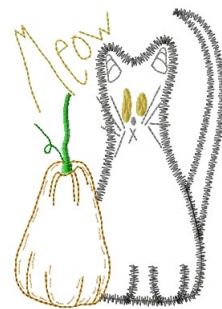

Name: Meow Cat Machine Embroidery Design

SKU: HS01-HSE103HB

Brand: HeartStrings Embroidery

Unique Colors: 13 (7 color Stops)

Unique Colors

	Color Name (Color Code)	Manufacturer - Type
	Super White (1001) [No Color Selected]	madeira - rayon
	Dusty Lilac (1263) [No Color Selected]	madeira - rayon
	Crocus (286)	Exquisite - Polyester 1000m