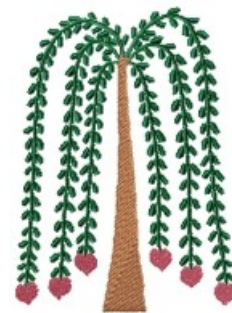

**Name:** Weeping Willow Machine Embroidery Design

**SKU:** HS01-HSE100743

**Brand:** HeartStrings Embroidery

**Unique Colors:** 13 (3 color Stops)

## Unique Colors

	<b>Color Name (Color Code)</b>	<b>Manufacturer - Type</b>
	Super White (1001) [No Color Selected]	madeira - rayon
	Dusty Lilac (1263) [No Color Selected]	madeira - rayon
	Crocus (286)	Exquisite - Polyester 1000m

# Complete Color Sequence

#		Color Name (Color Code)	Manufacturer - Type
1		Super White (1001) [No Color Selected]	madeira - rayon
2		Super White (1001) [No Color Selected]	madeira - rayon
3		Crocus (286)	Exquisite - Polyester 1000m