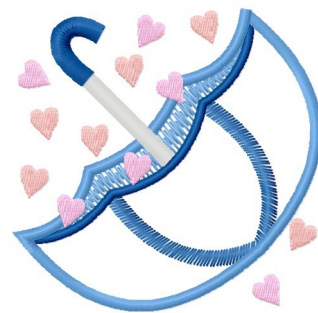

Name: Love Umbrella Machine Embroidery Design

SKU: HS01-HSE100738

Brand: HeartStrings Embroidery

Unique Colors: 13 (9 color Stops)

Unique Colors

	Color Name (Color Code)	Manufacturer - Type
	Super White (1001) [No Color Selected]	madeira - rayon
	Dusty Lilac (1263) [No Color Selected]	madeira - rayon
	Crocus (286)	Exquisite - Polyester 1000m

Complete Color Sequence

#		Color Name (Color Code)	Manufacturer - Type
1		Super White (1001) [No Color Selected]	madeira - rayon
2		Super White (1001) [No Color Selected]	madeira - rayon
3		Crocus (286)	Exquisite - Polyester 1000m