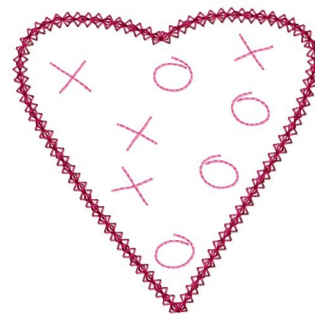

Name: XOXO Heart Machine Embroidery Design

SKU: HS01-HSE100724

Brand: HeartStrings Embroidery

Unique Colors: 13 (4 color Stops)

Unique Colors

| | Color Name (Color Code) | Manufacturer - Type |
|--|--|-----------------------------|
|  | Super White (1001) [No Color Selected] | madeira - rayon |
|  | Dusty Lilac (1263) [No Color Selected] | madeira - rayon |
|  | Crocus (286) | Exquisite - Polyester 1000m |

Complete Color Sequence

| # | | Color Name (Color Code) | Manufacturer - Type |
|---|---|--|--------------------------------|
| 1 |  | Super White (1001) [No Color Selected] | madeira - rayon |
| 2 |  | Super White (1001) [No Color Selected] | madeira - rayon |
| 3 |  | Crocus (286) | Exquisite - Polyester 1000m |