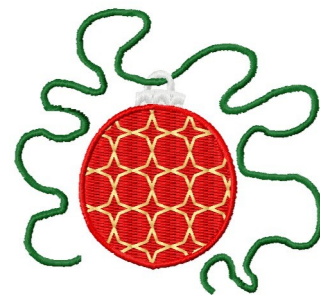

Name: Christmas Ornament Machine
Embroidery Design

SKU: HS01-HSE100719

Brand: HeartStrings Embroidery

Unique Colors: 13 (5 color Stops)

Unique Colors

	Color Name (Color Code)	Manufacturer - Type
	Super White (1001) [No Color Selected]	madeira - rayon
	Dusty Lilac (1263) [No Color Selected]	madeira - rayon
	Crocus (286)	Exquisite - Polyester 1000m

Complete Color Sequence

#		Color Name (Color Code)	Manufacturer - Type
1		Super White (1001) [No Color Selected]	madeira - rayon
2		Super White (1001) [No Color Selected]	madeira - rayon
3		Crocus (286)	Exquisite - Polyester 1000m