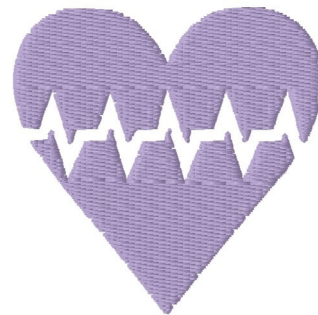

Name: Heartbeat Heart Machine Embroidery Design

SKU: HS01-HSE100716

Brand: HeartStrings Embroidery

Unique Colors: 13 (1 color Stops)

Unique Colors

| | Color Name (Color Code) | Manufacturer - Type |
|--|--|-----------------------------|
| | Super White (1001) [No Color Selected] | madeira - rayon |
| | Dusty Lilac (1263) [No Color Selected] | madeira - rayon |
| | Crocus (286) | Exquisite - Polyester 1000m |

Complete Color Sequence

| # | | Color Name (Color Code) | Manufacturer - Type |
|---|---|--|--------------------------------|
| 1 |  | Super White (1001) [No Color Selected] | madeira - rayon |
| 2 |  | Super White (1001) [No Color Selected] | madeira - rayon |
| 3 |  | Crocus (286) | Exquisite - Polyester 1000m |