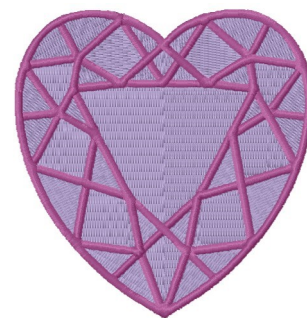

Name: Faceted Heart Machine Embroidery Design

SKU: HS01-HSE100705

Brand: HeartStrings Embroidery

Unique Colors: 13 (2 color Stops)

Unique Colors

	Color Name (Color Code)	Manufacturer - Type
	Super White (1001) [No Color Selected]	madeira - rayon
	Dusty Lilac (1263) [No Color Selected]	madeira - rayon
	Crocus (286)	Exquisite - Polyester 1000m

Complete Color Sequence

#		Color Name (Color Code)	Manufacturer - Type
1		Super White (1001) [No Color Selected]	madeira - rayon
2		Super White (1001) [No Color Selected]	madeira - rayon
3		Crocus (286)	Exquisite - Polyester 1000m