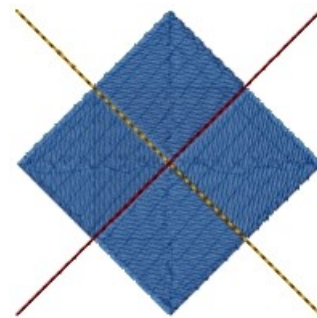

Name: Argyle Decoration Machine Embroidery Design

SKU: HS01-HSE100683

Brand: HeartStrings Embroidery

Unique Colors: 13 (3 color Stops)

Unique Colors

| | Color Name (Color Code) | Manufacturer - Type |
|--|--|-----------------------------|
| | Super White (1001) [No Color Selected] | madeira - rayon |
| | Dusty Lilac (1263) [No Color Selected] | madeira - rayon |
| | Crocus (286) | Exquisite - Polyester 1000m |

Complete Color Sequence

| # | | Color Name (Color Code) | Manufacturer - Type |
|---|--|--|--------------------------------|
| 1 | | Super White (1001) [No Color Selected] | madeira - rayon |
| 2 | | Super White (1001) [No Color Selected] | madeira - rayon |
| 3 | | Crocus (286) | Exquisite - Polyester 1000m |