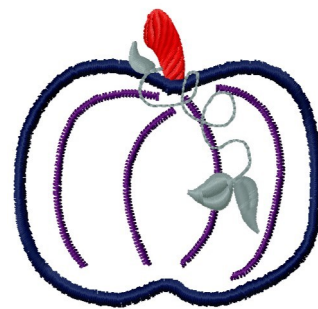

Name: Fall Pumpkin Machine Embroidery Design

SKU: HS01-HSE100668

Brand: HeartStrings Embroidery

Unique Colors: 13 (6 color Stops)

Unique Colors

	Color Name (Color Code)	Manufacturer - Type
	Super White (1001) [No Color Selected]	madeira - rayon
	Dusty Lilac (1263) [No Color Selected]	madeira - rayon
	Crocus (286)	Exquisite - Polyester 1000m

Complete Color Sequence

#		Color Name (Color Code)	Manufacturer - Type
1		Super White (1001) [No Color Selected]	madeira - rayon
2		Super White (1001) [No Color Selected]	madeira - rayon
3		Crocus (286)	Exquisite - Polyester 1000m