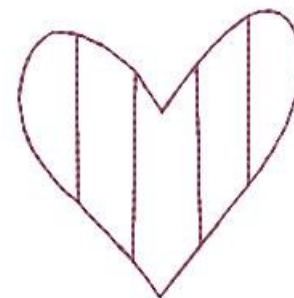

Name: Striped Heart Machine Embroidery Design

SKU: HS01-HSE100661

Brand: HeartStrings Embroidery

Unique Colors: 13 (1 color Stops)

Unique Colors

	Color Name (Color Code)	Manufacturer - Type
	Super White (1001) [No Color Selected]	madeira - rayon
	Dusty Lilac (1263) [No Color Selected]	madeira - rayon
	Crocus (286)	Exquisite - Polyester 1000m